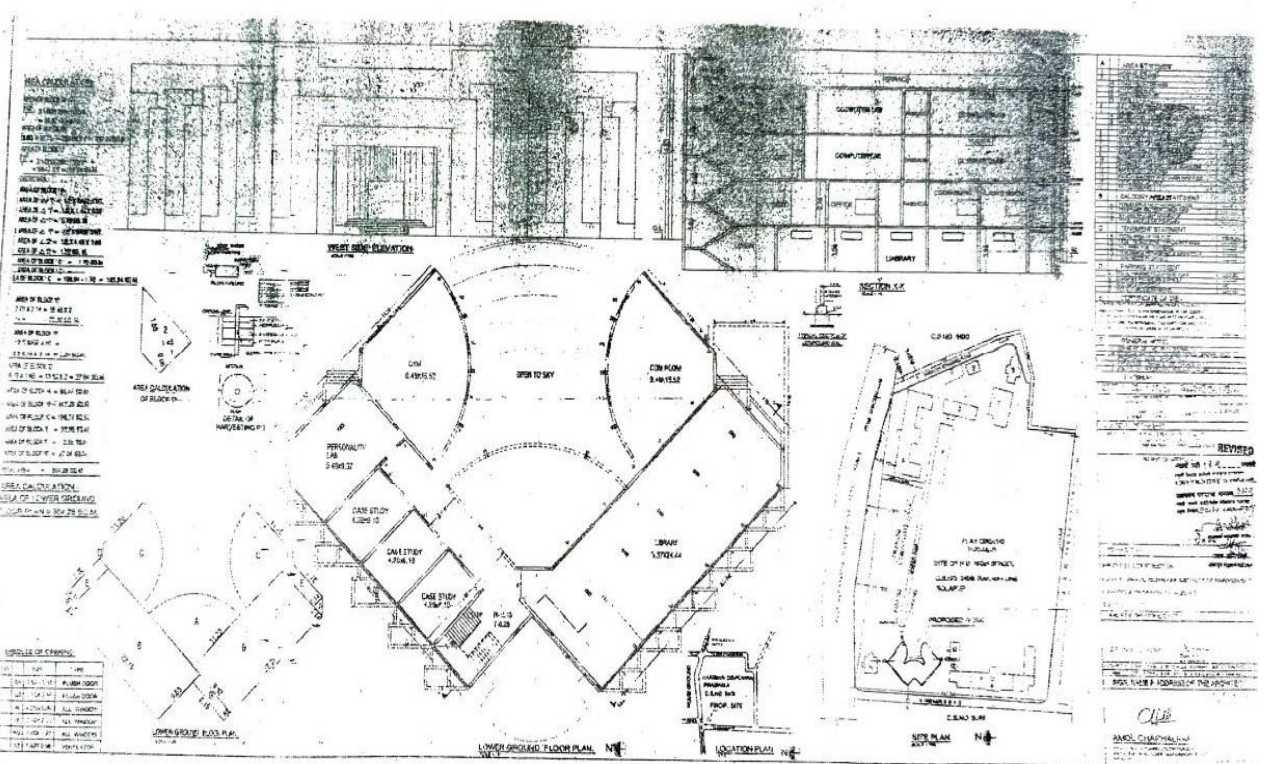

College Building Layout

Shikshan Prasarak Mandali Pune-30

PRIN. K.P. MANGALVEDHEKAR INSTITUTE OF MANAGEMENT CAREER DEVELOPMENT AND RESEARCH

Main Gate

Shikshan Prasarak Mandali Pune-30

PRIN. K.P. MANGALVEDHEKAR INSTITUTE OF MANAGEMENT CAREER DEVELOPMENT AND RESEARCH