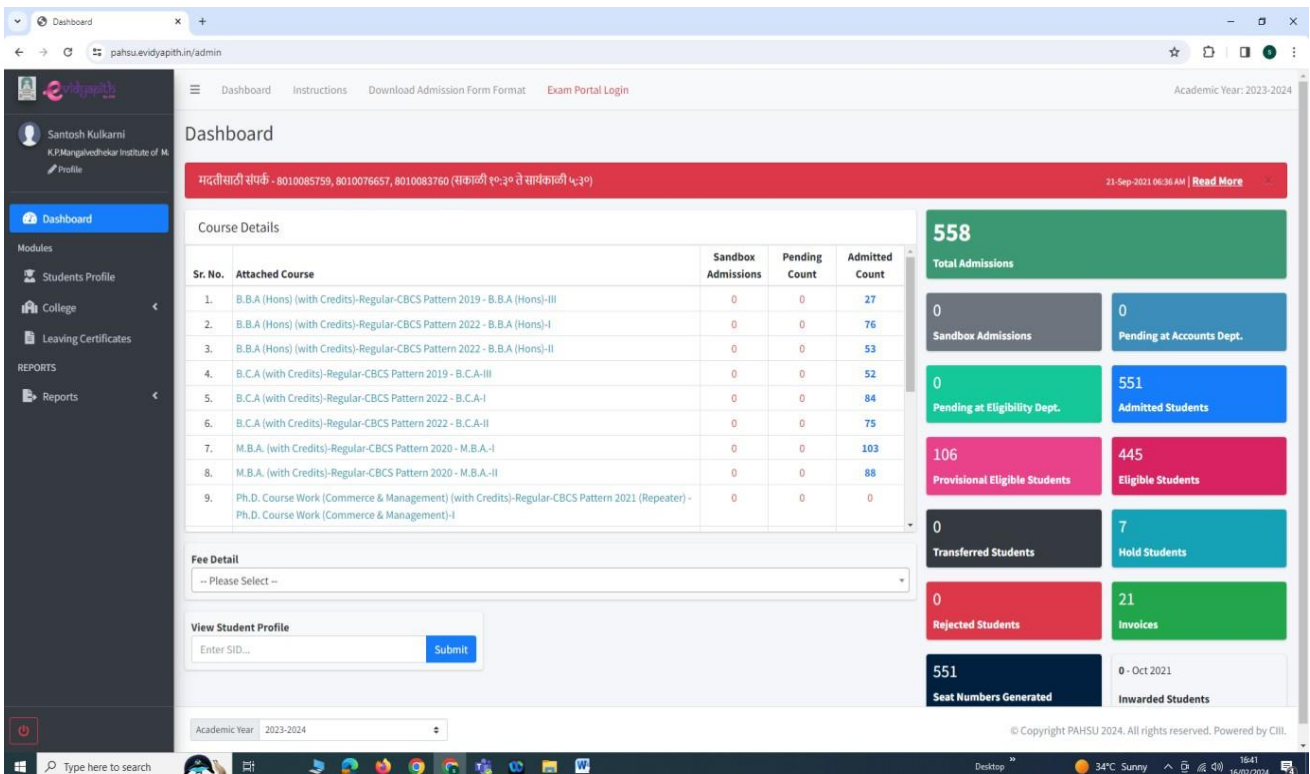

Shikshan Prasarak Mandali Pune-30

PRIN. K.P. MANGALVEDHEKAR INSTITUTE OF MANAGEMENT CAREER DEVELOPMENT AND RESEARCH

University Admission Application Software