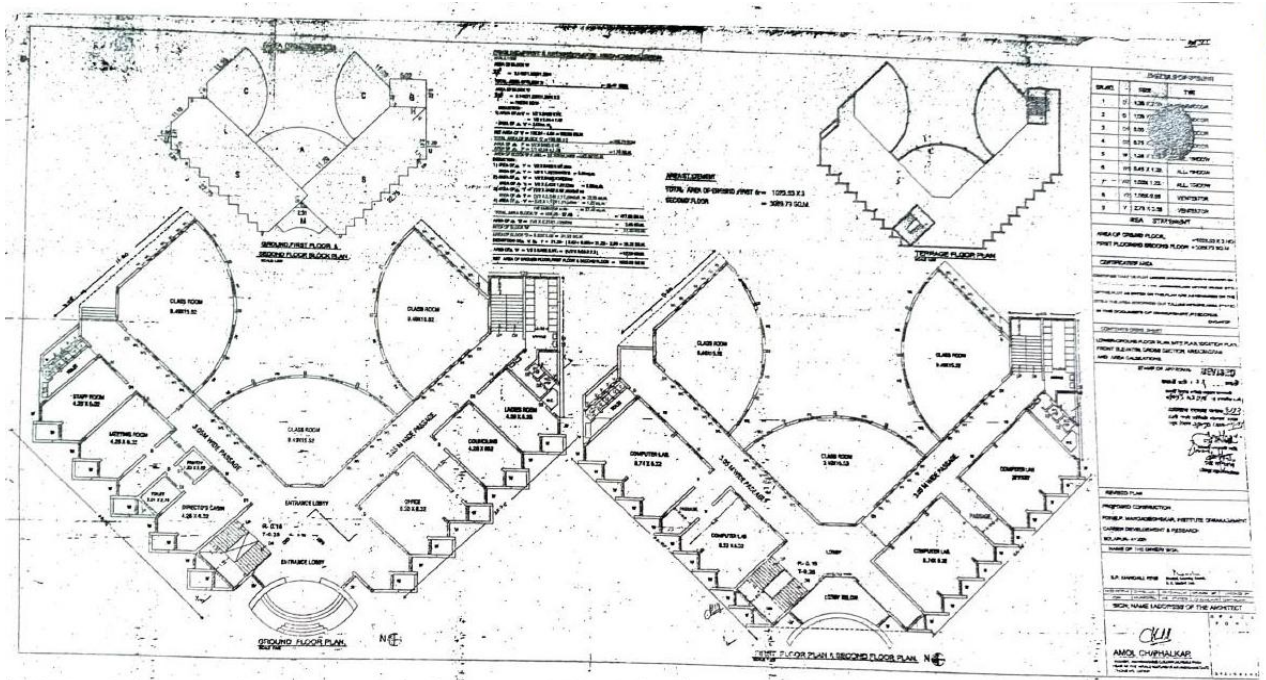

College Building Layout

Shikshan Prasarak Mandali Pune-30

PRIN. K.P. MANGALVEDHEKAR INSTITUTE OF MANAGEMENT CAREER DEVELOPMENT AND RESEARCH

Main Gate

Shikshan Prasarak Mandali Pune-30

PRIN. K.P. MANGALVEDHEKAR INSTITUTE OF MANAGEMENT CAREER DEVELOPMENT AND RESEARCH